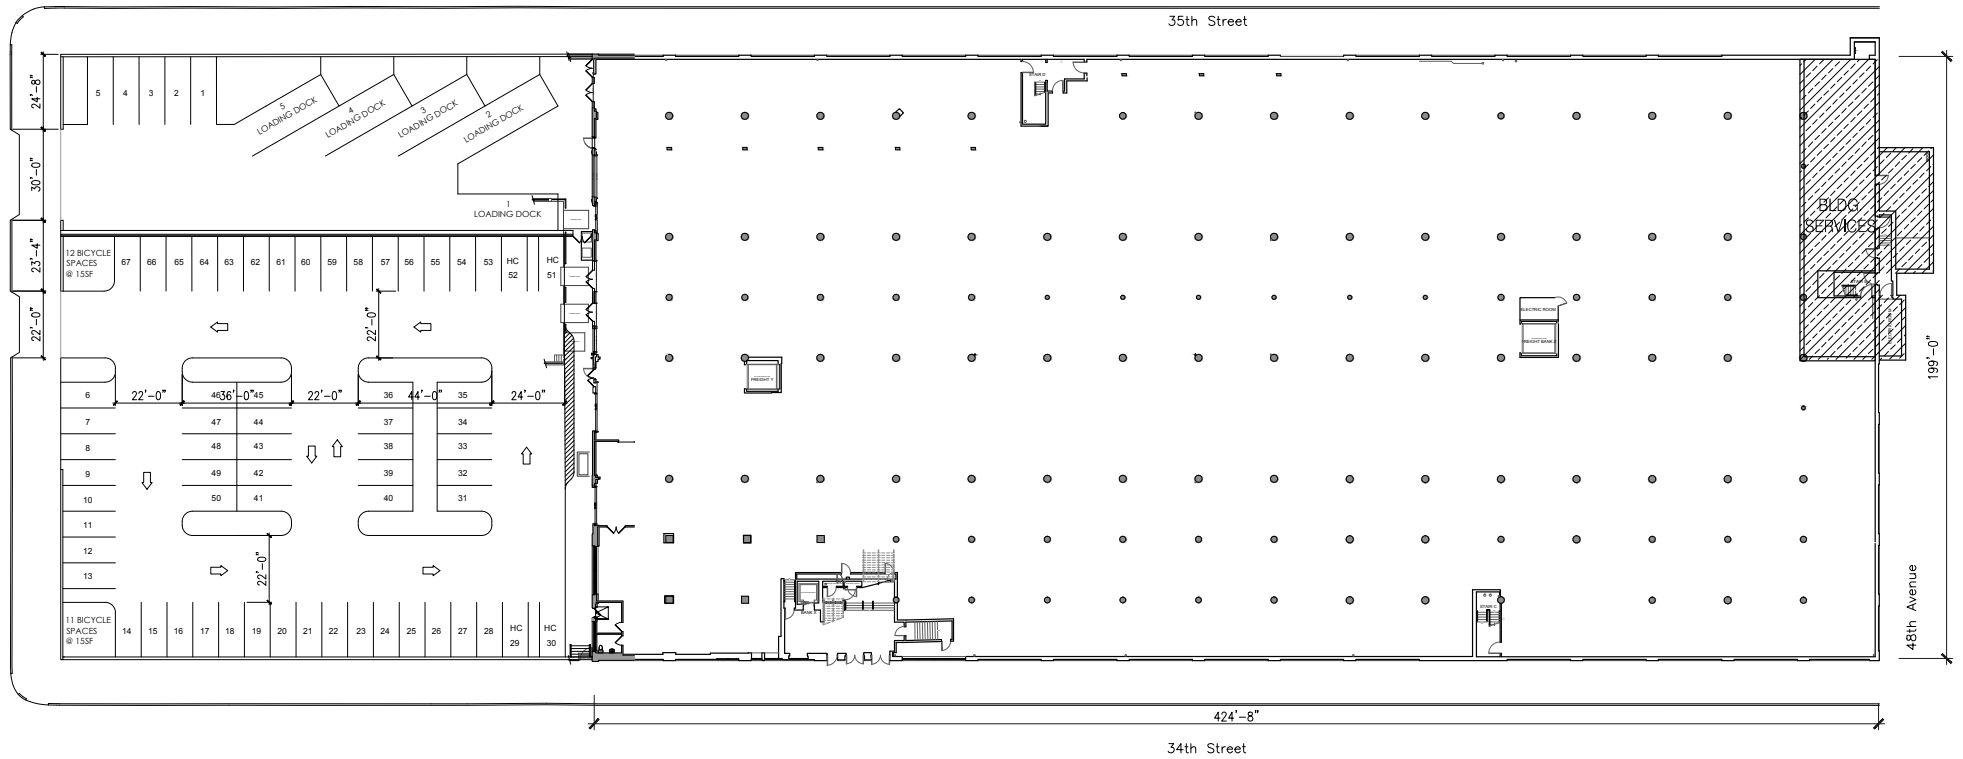

First Floor Retail 85,000 SF & Parking

Nick Berger
 Managing Director
 212.372.2411
 nberger@ngkf.com

Ryan Gessin
 Associate Director
 646.441.3725
 rgessin@ngkf.com

Alyssa Zahler
 Associate Director
 212.372.2341
 azahler@ngkf.com